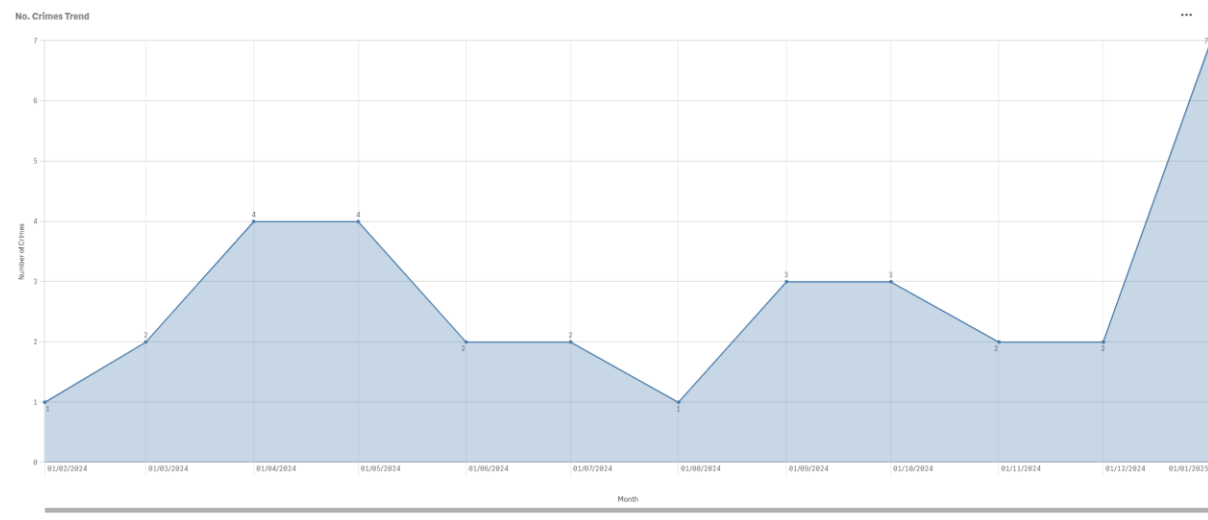

Number of Crimes by Offence Type:

Crime Offence G... <input type="text"/>	Month <input type="text"/>	Totals
Arson and Criminal Damage		1
Burglary		1
Theft		2
Vehicle Offences		1
Violence Against The Person		2

Number of Crimes Trend:

CURRENT PACT PRIORITIES:

Maintain a visible Police presence in Mells

FUTURE PACT PRIORITIES:

Regular foot patrols are ongoing and productive community engagement.

Please remember to report Anti-Social-Behaviour and drug related incidents to 101 or 999, respectively.

OVERALL CRIME TRENDS

None of significant note